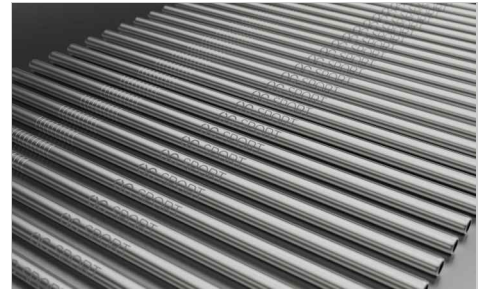

# Straight

The Straight reusable metal straw has a dedicated branding area that can be Laser Engraved with your logo in super-precise detail. Each straw is attached to a cardboard backing for easy distribution at your next Conference or Event, and it also comes with a handy straw cleaner too.

# Straight

<b>Couleurs</b>	
<b>Délai</b>	6 jours ouvrés
<b>Marquage</b>	<div><div><b>LASER ENGRAVING</b> </div><div><b>GRAVURE INDIVIDUELLE</b> </div></div>
<b>Zone d'impression</b>	<p><b>Gravure laser</b></p> <p>Zone de côté: 85mm X 4.5mm</p> 
<b>Dimensions et poids</b>	<p>Longueur: 214mm (8.43 Pouces)</p> <p>Diamètre: 6mm (0.24 Pouces)</p> <p>Poids: 11.6 Grammes (0.41 Onces)</p>