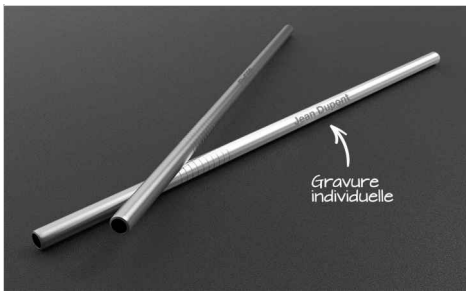

# Straight

The Straight reusable metal straw has a dedicated branding area that can be Laser Engraved with your logo in super-precise detail. Each straw is attached to a cardboard backing for easy distribution at your next Conference or Event, and it also comes with a handy straw cleaner too.

# Straight

<b>Couleurs</b>	
<b>Délai</b>	6 jours ouvrés
<b>Marquage</b>	<div><div><b>LASER ENGRAVING</b> </div><div><b>GRAVURE INDIVIDUELLE</b> </div></div>
<b>Zone d'impression</b>	<p><b>Gravure laser</b></p> <p>Zone de côté: 85mm X 4.5mm</p> 
<b>Dimensions et poids</b>	<p>Longueur: 214mm (8.43 Pouces)</p> <p>Diamètre: 6mm (0.24 Pouces)</p> <p>Poids: 11.6 Grammes (0.41 Onces)</p>